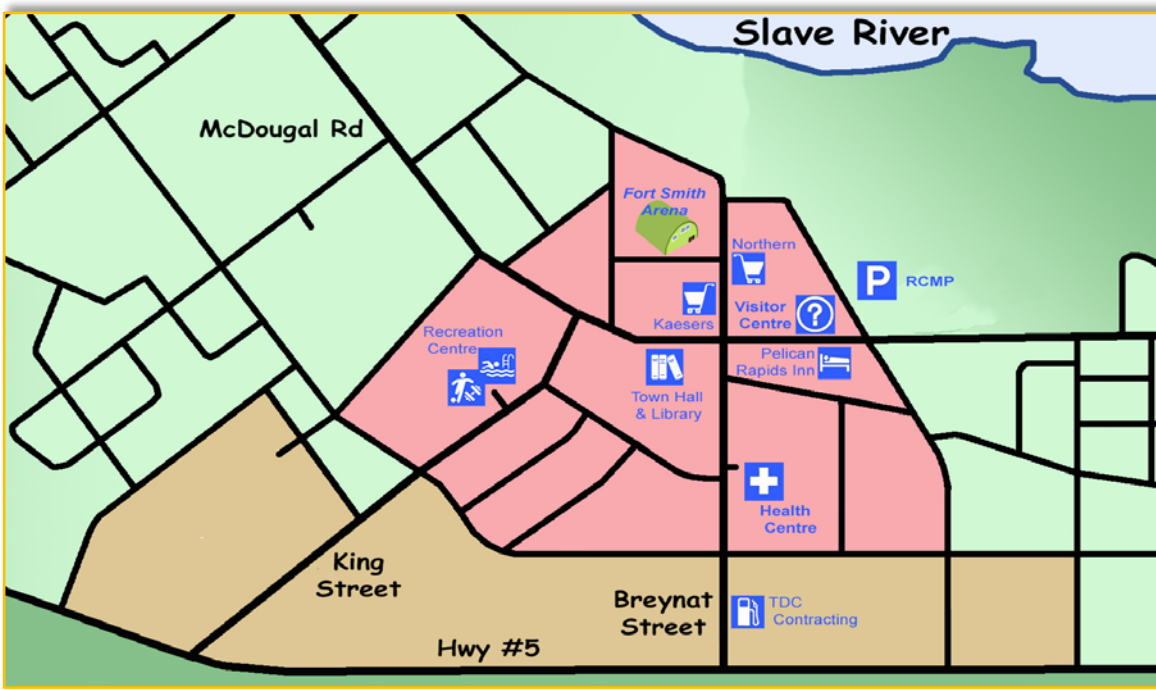

Festival Info

Maps for DSF Attendees (or not getting lost ...)

General Area Map

- Area shown in a portion of Wood Buffalo National Park with some attraction

Town of Fort Smith Overview Map

- Town of Fort Smith

Fort Smith – Town Centre Map

- Main amenities and Sponsoring business

Pine Lake Area Map

- General location map / Festival Site map